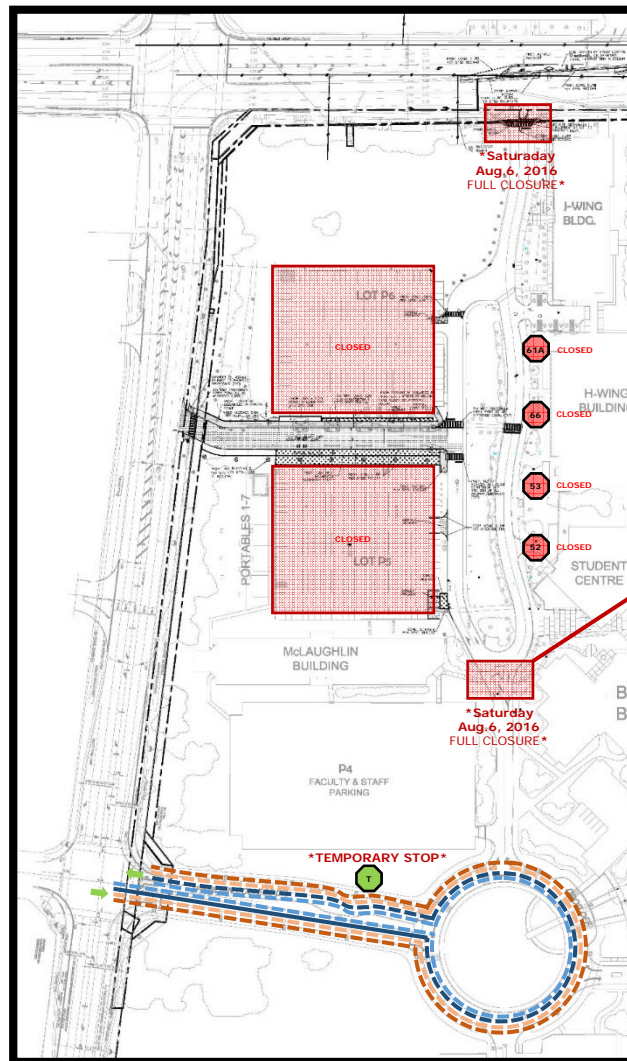

## Brampton & Mississauga Bus Route Detours

Transit Entity	Route	Colour Notation
Brampton	52	
	53	
Mississauga	61A	
	66	

Please be advised that bus lines routed through Sheridan's Davis campus will experience slight detours, including relocation of pick-up/drop off location during the construction of the new Davis Bus Loop. Detours will begin on;

**Saturday August 6, 2016** - 1 day duration  
\* Temporary route shown on image 1 \*

Please also note that **Student lots P5 and P6 will be unavailable** for the full duration of **Saturday August 6, 2016**

Please be mindful of signage and correspondence posted campus-wide with updates.

We'd like to thank everyone for your continued support and cooperation.

Facilities Services

Due to the extent of our closure, alternate access cannot be provided for emergency vehicles.